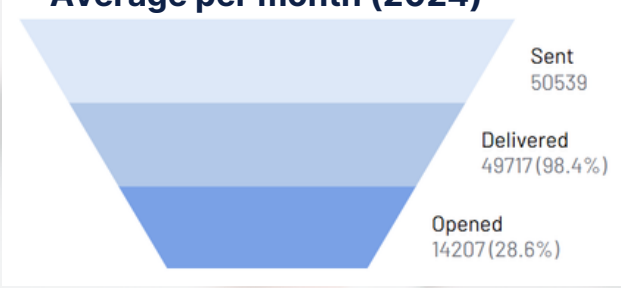

BIZSPOKE NEWSLETTER

Published twice a month

Average per month (2024)

BIZSpoke delivers carefully curated, high-quality content, including insightful articles on government initiatives and diverse business topics, comprehensive event coverage, and workshops designed to support up-skilling and re-skilling for professionals.

Through thought-provoking content that challenges conventional perspectives, BIZSpoke inspires readers to take meaningful actions and make a positive impact on the world around them.